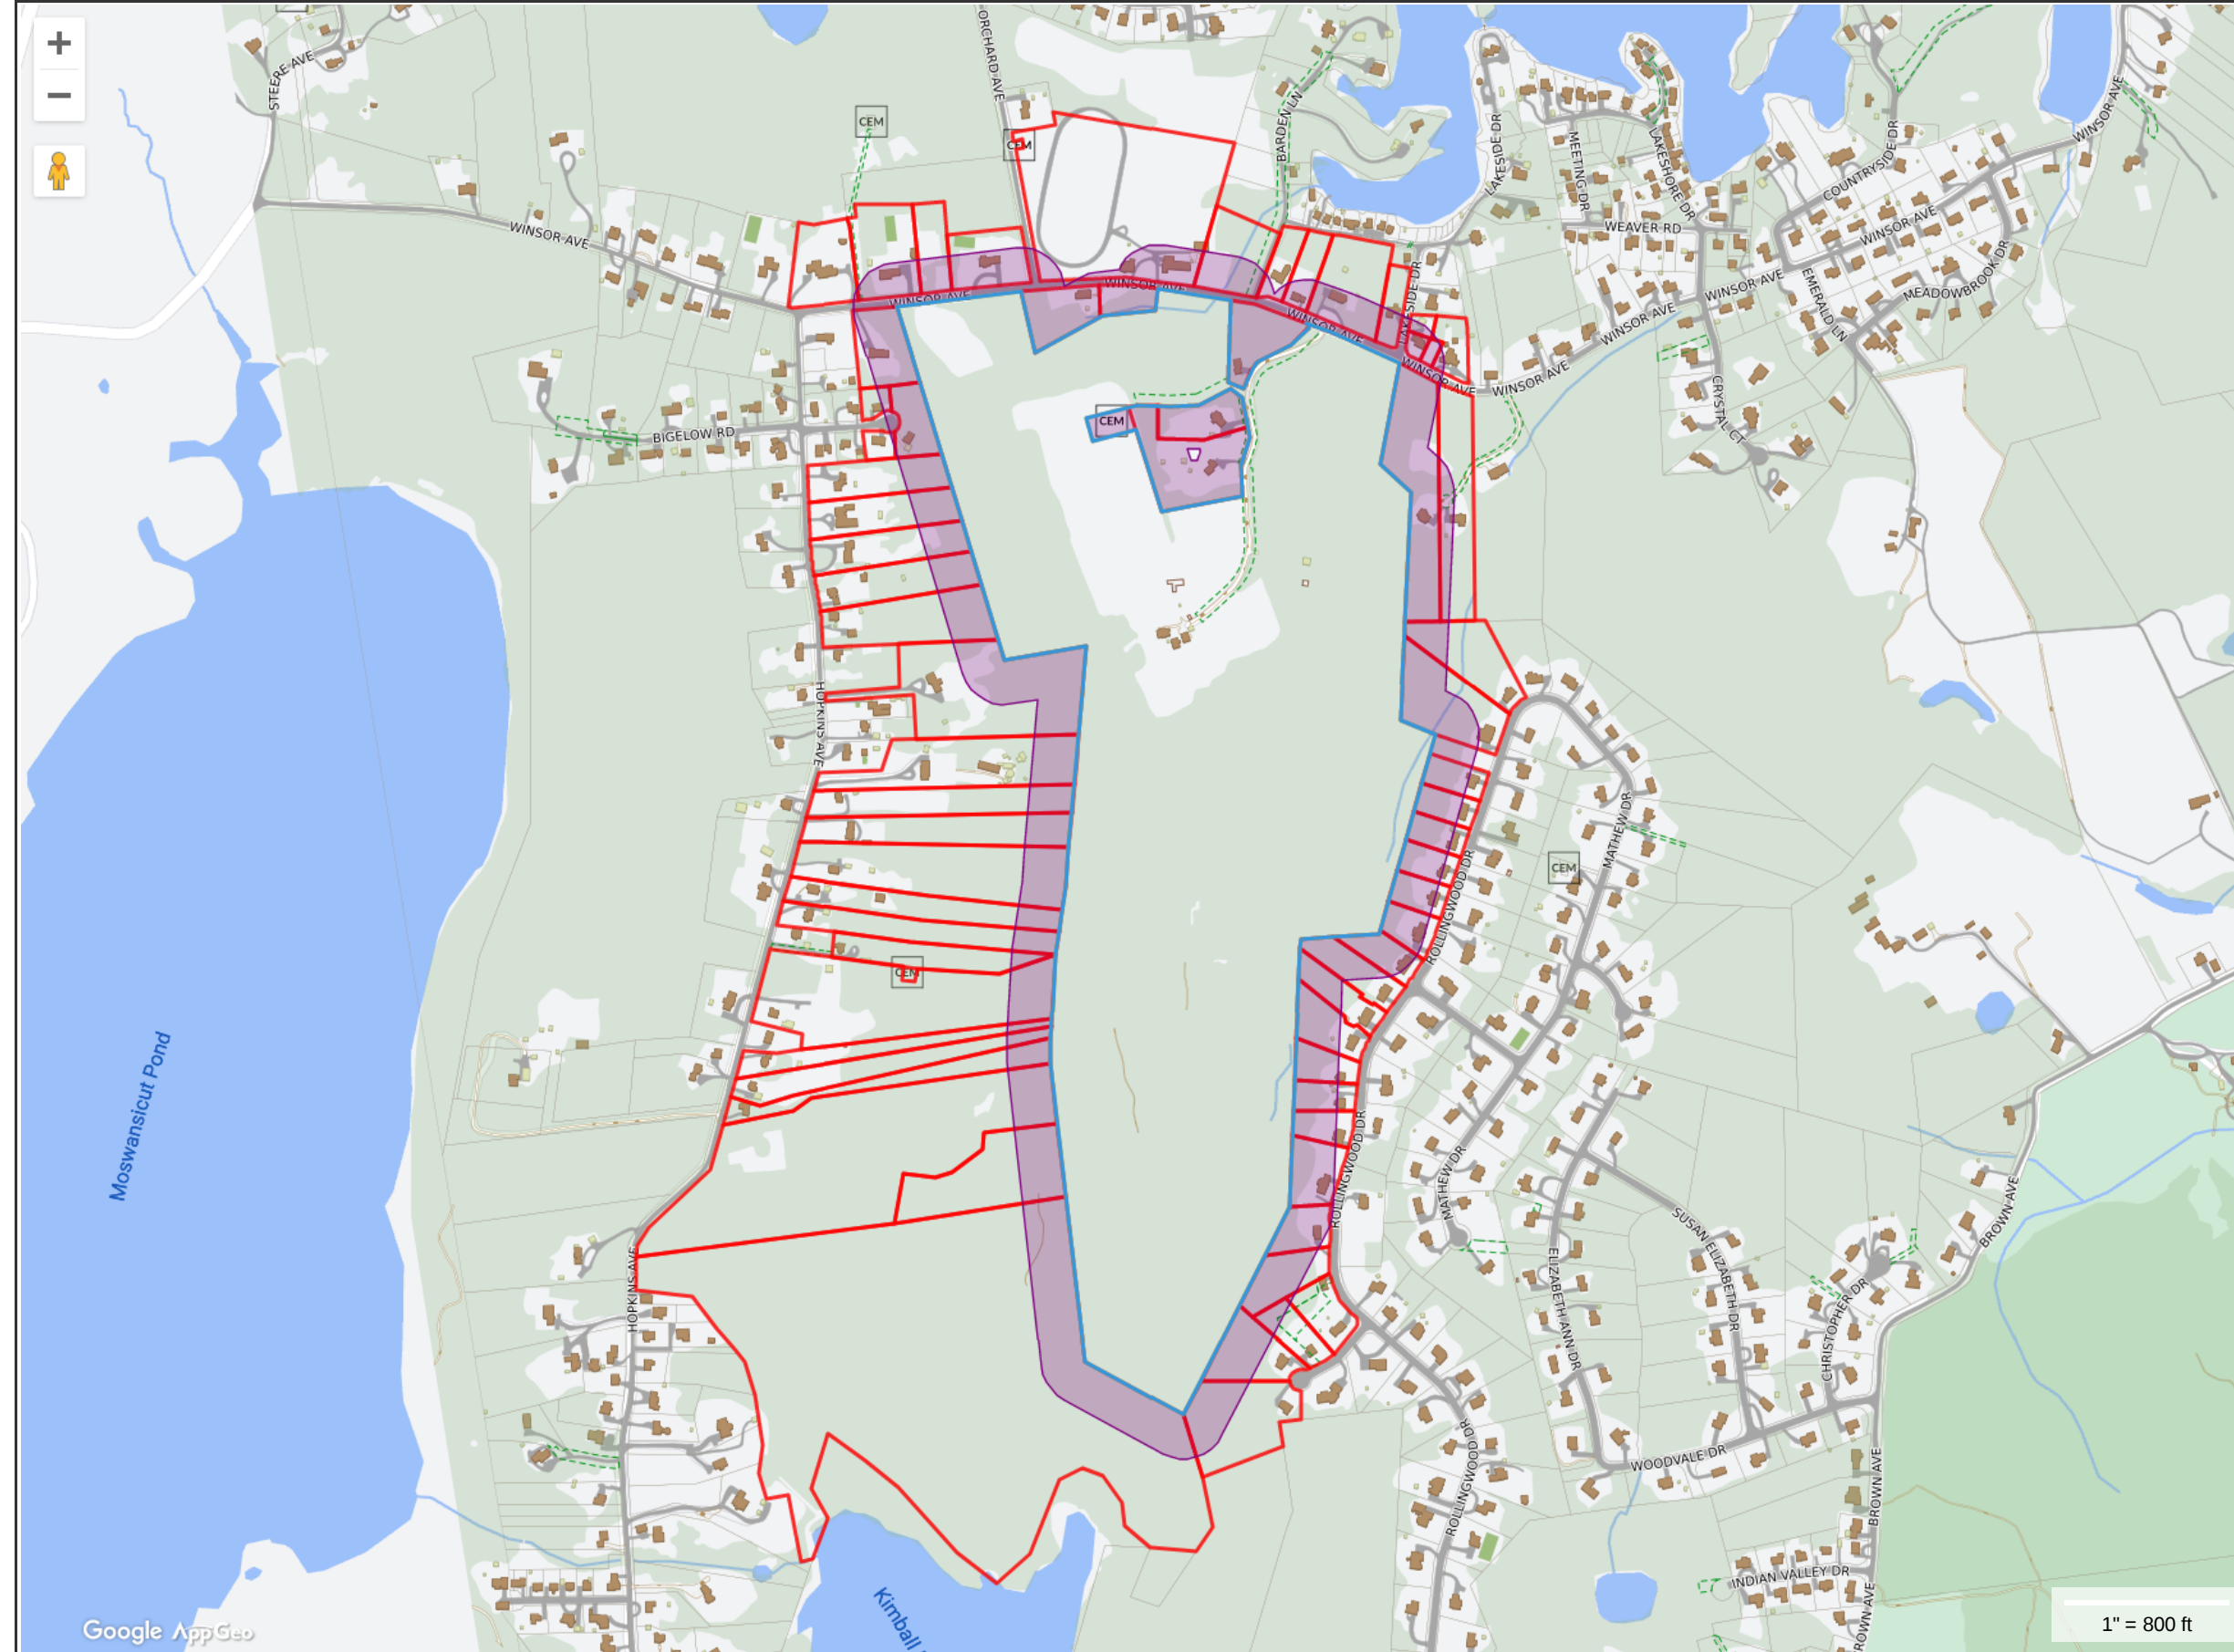

GD Johnston Winsor III

Property Information

Property ID 59-15
Location 112 WINSOR AVE
Owner THE STEERE FAMILY TRUST

**MAP FOR REFERENCE ONLY
 NOT A LEGAL DOCUMENT**

Town of Johnston, RI makes no claims and no warranties, expressed or implied, concerning the validity or accuracy of the GIS data presented on this map.

Geometry updated 10/26/2021
 Data updated 10/26/2021

Print map scale is approximate. Critical layout or measurement activities should not be done using this resource.